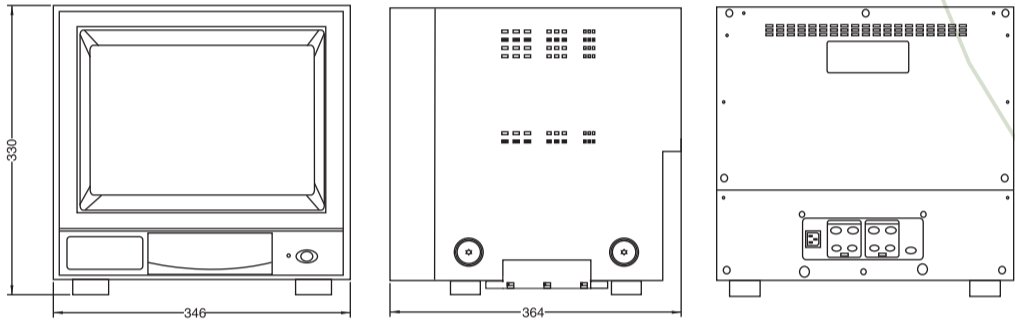

TCM-3140 / 314A 14" Color Monitor

FEATURES

- ◆ NTSC / PAL system auto switchable
- ◆ More than 420 TV lines resolution
- ◆ With audio function optional
- ◆ Universal switching power AC90V-260V

DIMENSION Unit: mm

FUNCTION

SPECIFICATION

Model	TCM-3140/314A 14" COLOR
Operation System	NTSC / PAL Auto-switchable
Operating Frequency	EIA: 15750 Hz/60Hz CCIR: 15625Hz/50Hz
Input Voltage	AC90~264V 50/60Hz
Input Signal	CVBS 1.0 Vp-p Typical, Y/C Separation: 1.0 Vp-p
Input Impedance	75 Ohm Hi / Low Impedance
Connections	BNCx2:CVBS In/Out 4 Pin Mini DINx2:Y/C In,Y/C Out(S-Video)
User control	Power On/Off, Contrast,Brightness, Color, (Tint) Sharpness, AV/ (Y/C) Switch
CRT	14"Diagonal
CRT Dot Pitch	0.63mm
Resolution	>420 TV Lines
Linearity	H: 10% V: 10%
Power Consumption	70W
Operating Temperature	-10°C~50°C
Humidity	10~90%RH
Dimension W x H x D	346 x 330 x 364 mm
Weight (N.W./G.W)	12.5 kgs / 14.5 kgs
Certification	UL, CUL, TUV, FDA, FCC, CE
Audio	Option