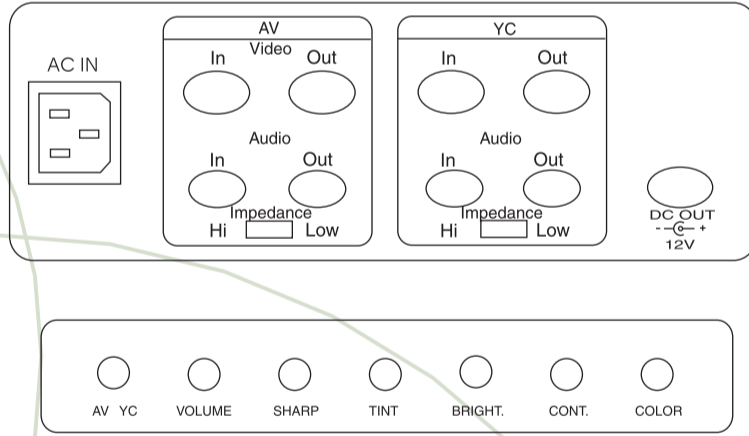

TCM-3140 / 314A 14" Color Monitor

FEATURES

- ◆ NTSC / PAL system auto switchable
- ◆ More than 420 TV lines resolution
- ◆ With audio function optional
- ◆ Universal switching power AC90V-260V

DIMENSION Unit: mm

FUNCTION

SPECIFICATION

Model	TCM-3140/314A 14" COLOR
Operation System	NTSC / PAL Auto-switchable
Operating Frequency	EIA: 15750 Hz/60Hz CCIR: 15625Hz/50Hz
Input Voltage	AC90~264V 50/60Hz
Input Signal	CVBS 1.0 Vp-p Typical, Y/C Separation: 1.0 Vp-p
Input Impedance	75 Ohm Hi / Low Impedance
Connections	BNCx2:CVBS In/Out 4 Pin Mini DINx2:Y/C In,Y/C Out(S-Video)
User control	Power On/Off, Contrast,Brightness, Color, (Tint) Sharpness, AV/ (Y/C) Switch
CRT	14"Diagonal
CRT Dot Pitch	0.63mm
Resolution	>420 TV Lines
Linearity	H: 10% V: 10%
Power Consumption	70W
Operating Temperature	-10°C~50°C
Humidity	10~90%RH
Dimension W x H x D	346 x 330 x 364 mm
Weight (N.W./G.W)	12.5 kgs / 14.5 kgs
Certification	UL, CUL, TUV, FDA, FCC, CE
Audio	Option