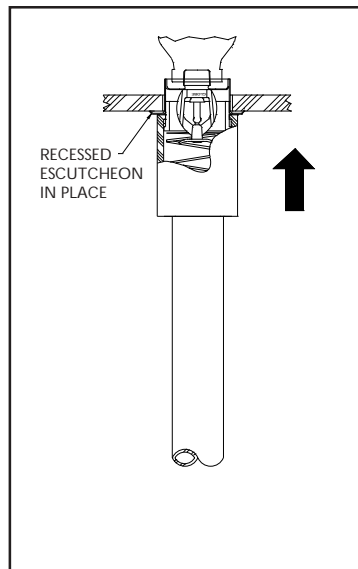

ESCUTCHEON TOOL FOR RECESSED AUTOMATIC SPRINKLERS

DESCRIPTION AND OPERATION

Globe's escutcheon installation tool for recessed style sprinklers is designed for the installation of Globe's Friction Type Recessed Escutcheon.

By varying the length of the PVC pipe used, the escutcheon may be installed from the floor without the use of scaffolding, ladder, etc., for most ceiling heights.

The Globe Escutcheon Installation Tool incorporates an internal spring to compensate for the amount of the sprinkler exposed below the ceiling.

TECHNICAL DATA

- PVC Plastic with stainless steel spring

Place escutcheon on escutcheon installation tool.

Install escutcheon.

Installed position of escutcheon.