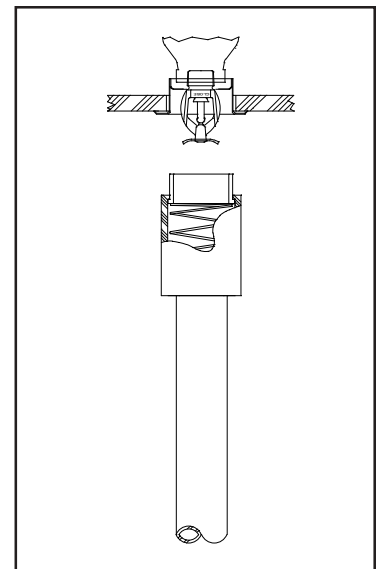

ESCUTCHEON TOOL FOR RECESSED AUTOMATIC SPRINKLERS

DESCRIPTION AND OPERATION

Globe's escutcheon installation tool for recessed style sprinklers is designed for the installation of Globe's Friction Type Recessed Escutcheon.

By varying the length of the PVC pipe used, the escutcheon may be installed from the floor without the use of scaffolding, ladder, etc., for most ceiling heights.

The Globe Escutcheon Installation Tool incorporates an internal spring to compensate for the amount of the sprinkler exposed below the ceiling.

TECHNICAL DATA

- PVC Plastic with stainless steel spring

Place escutcheon on escutcheon installation tool.

Install escutcheon.

Installed position of escutcheon.