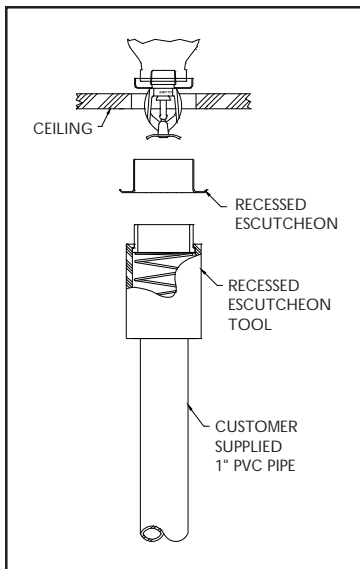

ESCUTCHEON TOOL FOR RECESSED AUTOMATIC SPRINKLERS

DESCRIPTION AND OPERATION

Globe's escutcheon installation tool for recessed style sprinklers is designed for the installation of Globe's Friction Type Recessed Escutcheon.

By varying the length of the PVC pipe used, the escutcheon may be installed from the floor without the use of scaffolding, ladder, etc., for most ceiling heights.

The Globe Escutcheon Installation Tool incorporates an internal spring to compensate for the amount of the sprinkler exposed below the ceiling.

TECHNICAL DATA

- PVC Plastic with stainless steel spring

Place escutcheon on escutcheon installation tool.

Install escutcheon.

Installed position of escutcheon.